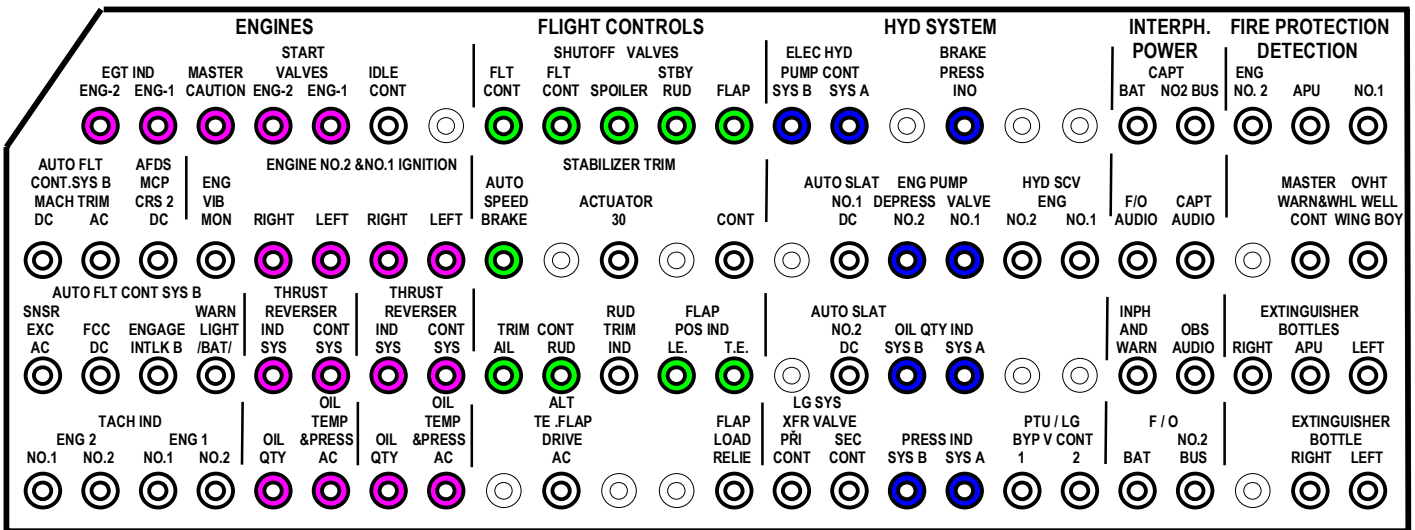

PANEL P18-1

- NAVIGATION
- FLIGHT CONTROL
- INSTRUMENTS
- AIR DATA
- COMMUNICATIONS

NON - EIS
B737- 500/400

PANEL P18-2

PANEL P18-3

PANEL P6-2

- NAVIGATION
- INSTRUMENTS
- AIR DATA
- COMMUNICATIONS
- ENGINES
- FLIGHT CONTROLS
- HYDRAULIC SYSTEM
- LANDING GEAR
- FUEL SYSTEM