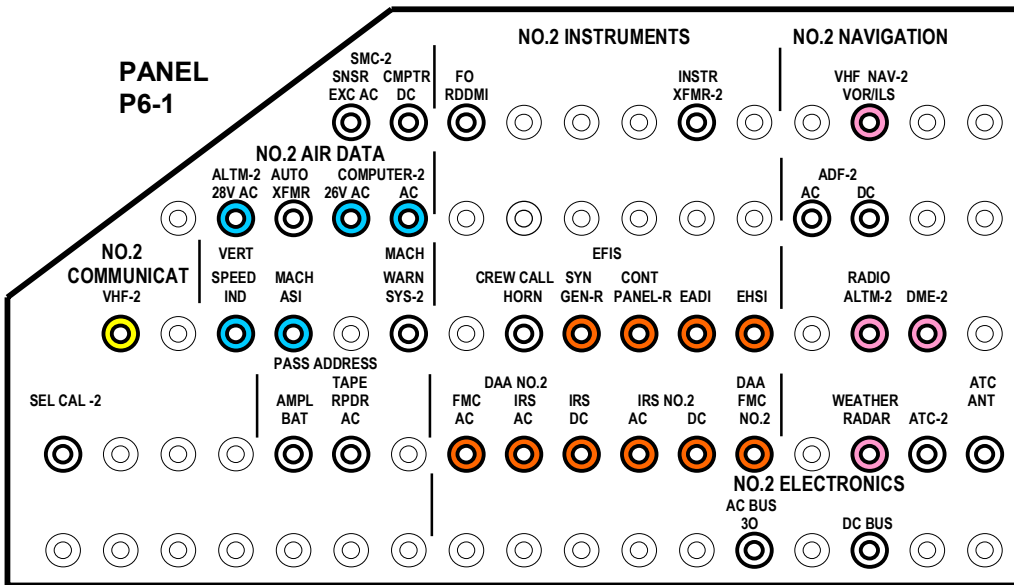

PANEL P18-1

- NAVIGATION
- FLIGHT CONTROL
- INSTRUMENTS
- AIR DATA
- COMMUNICATIONS

NON - EIS
B737- 500/400

PANEL P18-2

PANEL P18-3

PANEL P6-2

- NAVIGATION
- INSTRUMENTS
- AIR DATA
- COMMUNICATIONS
- ENGINES
- FLIGHT CONTROLS
- HYDRAULIC SYSTEM
- LANDING GEAR
- FUEL SYSTEM

PANEL P6-3

PANEL P6-5

PANEL P6-4