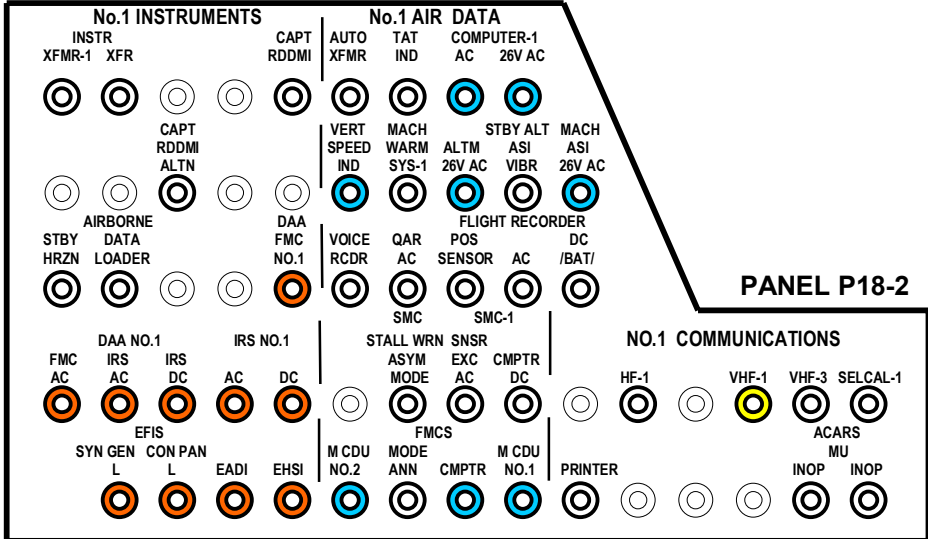

PANEL P18-1

- NAVIGATION
- FLIGHT CONTROL
- INSTRUMENTS
- AIR DATA
- COMMUNICATIONS

NON - EIS
B737- 500/400

PANEL P18-2

PANEL P18-3

PANEL P6-2

- NAVIGATION
- INSTRUMENTS
- AIR DATA
- COMMUNICATIONS
- ENGINES
- FLIGHT CONTROLS
- HYDRAULIC SYSTEM
- LANDING GEAR
- FUEL SYSTEM