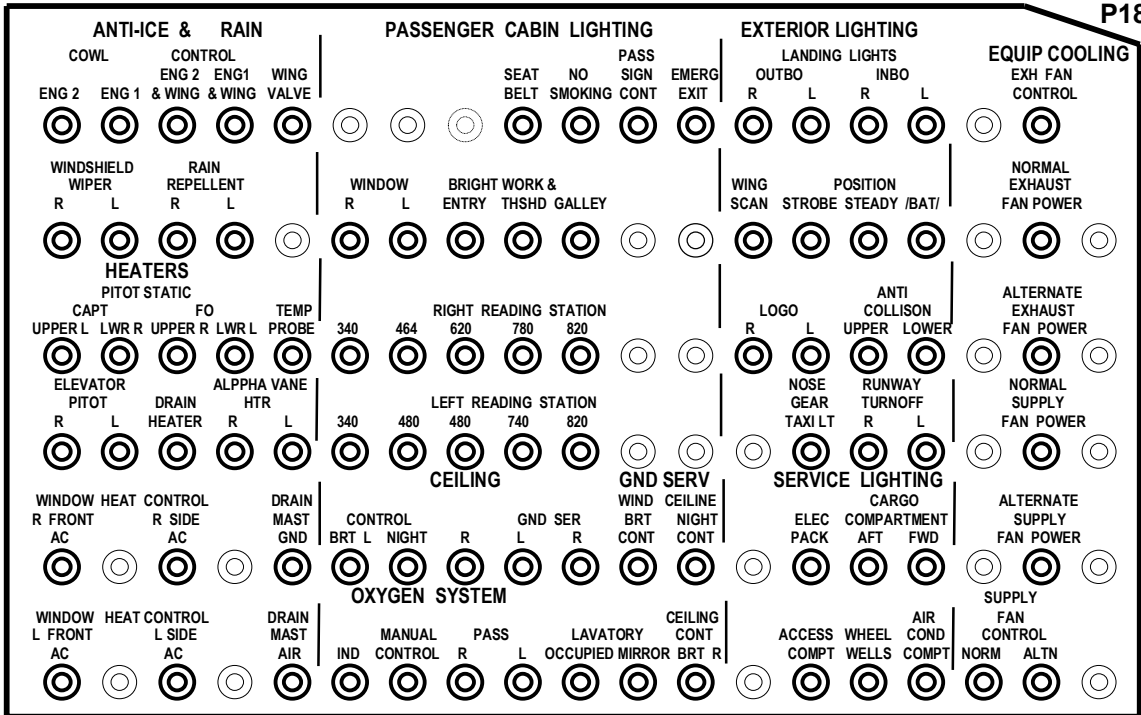

PANEL P18-1

- NAVIGATION
- FLIGHT CONTROL
- INSTRUMENTS
- AIR DATA
- COMMUNICATIONS

NON - EIS
B737- 500/400

PANEL P18-2

PANEL P18-3

PANEL P6-2

- NAVIGATION
- INSTRUMENTS
- AIR DATA
- COMMUNICATIONS
- ENGINES
- FLIGHT CONTROLS
- HYDRAULIC SYSTEM
- LANDING GEAR
- FUEL SYSTEM