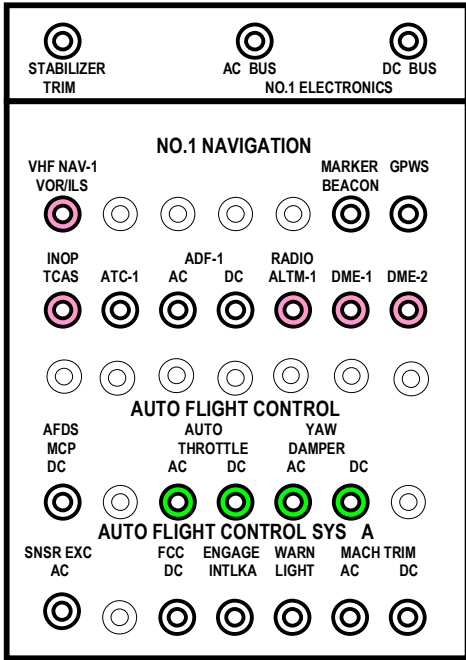

PANEL P18-1

- NAVIGATION
- FLIGHT CONTROL
- INSTRUMENTS
- AIR DATA
- COMMUNICATIONS

NON - EIS
B737- 500/400

PANEL P18-2

PANEL P18-3

PANEL P6-2

- NAVIGATION
- INSTRUMENTS
- AIR DATA
- COMMUNICATIONS
- ENGINES
- FLIGHT CONTROLS
- HYDRAULIC SYSTEM
- LANDING GEAR
- FUEL SYSTEM