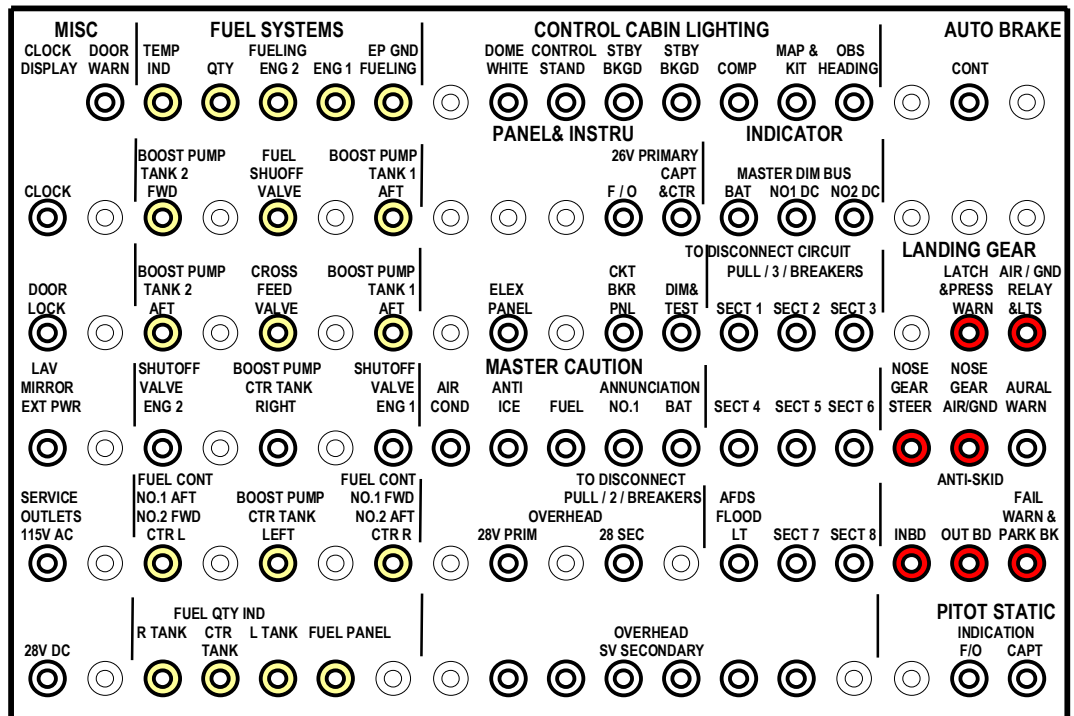

PANEL P18-1

- NAVIGATION
- FLIGHT CONTROL
- INSTRUMENTS
- AIR DATA
- COMMUNICATIONS

NON - EIS
B737- 500/400

PANEL P18-2

PANEL P18-3

PANEL P6-2

- NAVIGATION
- INSTRUMENTS
- AIR DATA
- COMMUNICATIONS
- ENGINES
- FLIGHT CONTROLS
- HYDRAULIC SYSTEM
- LANDING GEAR
- FUEL SYSTEM