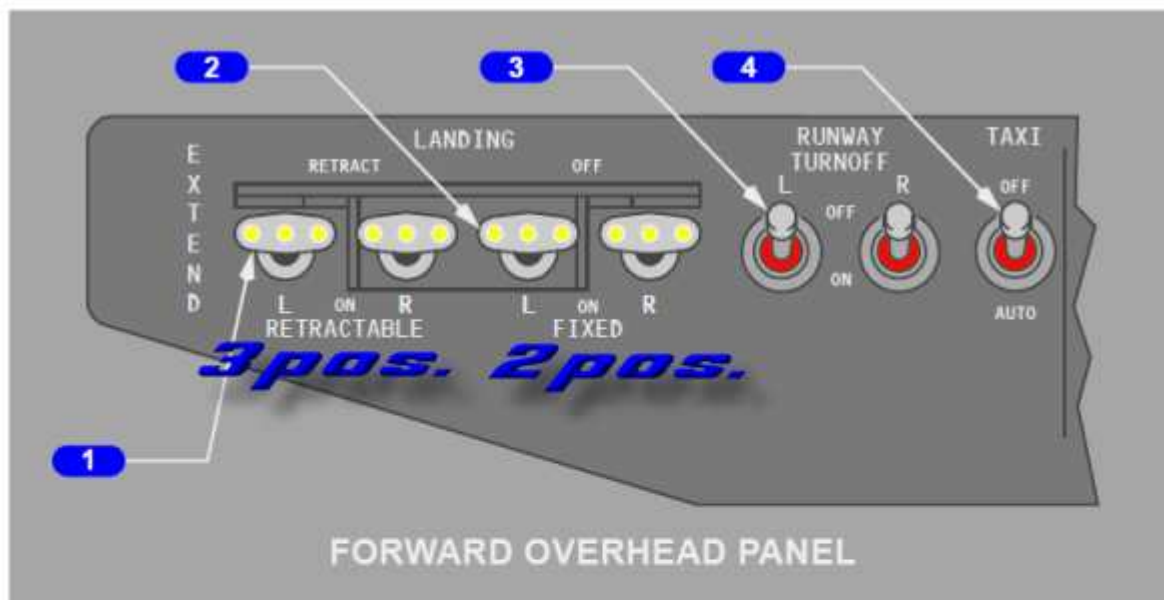

Landing Light Switches

1 RETRACTABLE LANDING Light Switch

RETRACT – retractable landing lights are retracted and extinguished

EXTEND – retractable landing lights are extended and extinguished

ON – retractable landing lights are extended and illuminated.

2 FIXED LANDING Light Switch

OFF – fixed landing lights are extinguished.